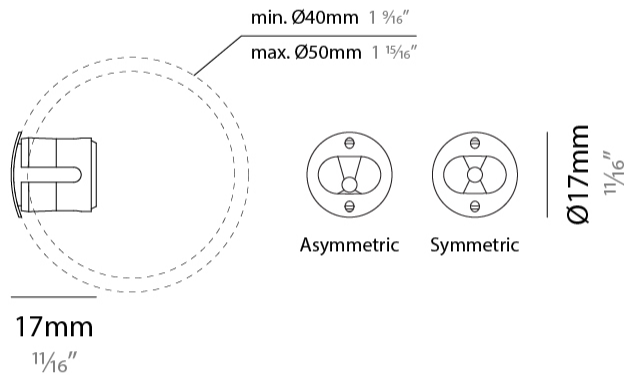

GENERAL

Series: Eyes Handrail
Subseries: Eyes 17 for Handrail
Brand: Unonovesette
Division: Exterior
Mounting Type: Recessed
Mounting Location: Handrail
Subcategory: Marker

PHYSICAL

Shape: Round
Diameter (mm): 17
Diameter (in): 11/16
Depth (mm): 17
Depth (in): 11/16
Light Distribution: Direct
Weight (kg): 0.13
Installation Requirement: Fixing springs
Diffuser: Extra clear glass 4mm
Fixture Finish: PSS
Fixture Material: Stainless Steel AISI 316L
Cable Details: 200 cm 2x0,5 mm2
Cut-out Measurements: 15mm / 9/16"

ELECTRICAL

Lamp Type: LED
Input Wattage (W): 2.33
Total Output Wattage (W): 1.05
Dimming: Non-Dimming / Phase Dimming (120Vac only) / 0-10V Dimming
Driver Included: No
Driver Location: Remote
Driver Type: Constant Current - Universal
Driver Class: Class 2
Housing: ENCP4
Input Voltage (V): 120 - 277
Output Voltage (V): 24
Constant Current (MA): 350

LED

Number of LEDs: 1
Color Temperature (°K): 2700 / 3000
Max. Delivered Lumen (lm): 124 (3000K)
Nominal Lumen (lm): 150 (3000K)
CRI: >90 CRI
Lamp Life (hrs): 50000

OPTICAL

Reflector: Assymetric / Symetric

RATINGS AND CERTIFICATIONS

Certified By: Certified for North American Standards
IP rating: IP67
Marine Grade: Stainless Steel AISI 316L